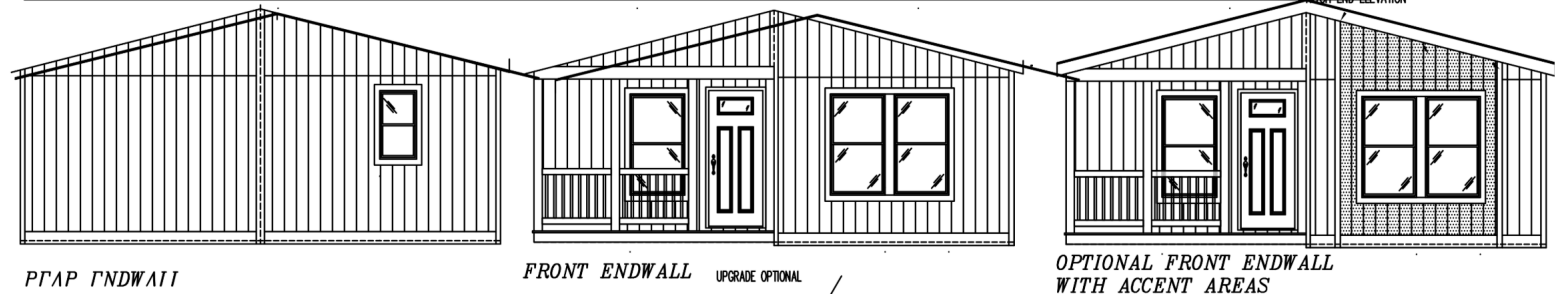

THE TEMPO SERIES

The Tempo

Johnny B Goode

27' x 52'

DIMENSIONS

1,320^{sf}

LIVING SPACE

3

BEDROOMS

2

BATHROOMS

OVERVIEW

52' Double Wide with
Corner Porch for Sale

Heritage Home Center

(425) 353-5464

or Request Firm Quote

EMAIL US

02 FRONT ELEVATION

FRONT SIDEWALL

FRONT ENDWALL UPGRADE OPTIONAL

OPTIONAL FRONT ENDWALL WITH ACCENT AREAS

REAR SIDEWALL